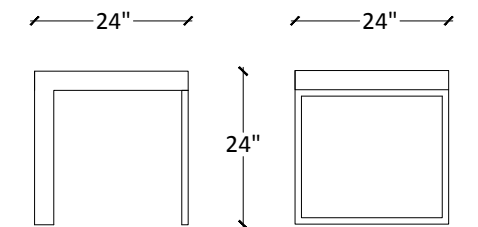

CBM's are approximate / Loads can vary +/- 10%

MV1112

Media unit with concrete top and sheft with black metal legs

Specifications

Dimension: L42*W24*H15
Pack: 1
Weight: 132 lbs
Assembly required: Yes

Container

Origin: Vietnam
CBM: 0.36
20 FT Container: 160
40 FT Container: 301
40 HC Container: 331

CBM's are approximate / Loads can vary +/- 10%

BU1284

Buffet with concrete top and black metal doors

Specifications

Dimension: L63*W18*H33
Pack: 1
Weight: 240 lbs
Assembly required: No

Container

Origin: Vietnam
CBM: 0.83
20 FT Container: 41
40 FT Container: 77
40 HC Container: 84

CBM's are approximate / Loads can vary +/- 10%

MD1179

Side table with concrete top and black metal leg

Specifications

Dimension: L24*W24*H24
Pack: 1
Weight: 77 lbs
Assembly required: No

Container

Origin: Vietnam
CBM: 0.23
20 FT Container: 106
40 FT Container: 200
40 HC Container: 220