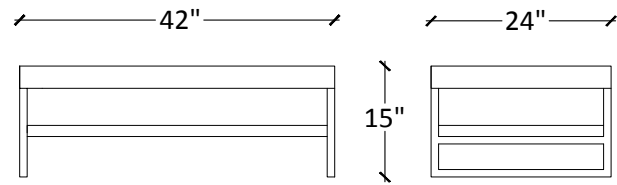

Specifications

Dimension: L64*W34*H30
Pack: 1
Weight: 150 lbs
Assembly required: Yes

Container

Origin: Vietnam
CBM: 0.43
20 FT Container: 74
40 FT Container: 139
40 HC Container: 153

CBM's are approximate / Loads can vary +/- 10%

807521006708

BA1135S

Small Bench with concrete top and black metal base

Specifications

Dimension: L60*W16*H19
Pack: 1
Weight: 92 lbs
Assembly required: Yes

Container

Origin: Vietnam
CBM: 0.21
20 FT Container: 163
40 FT Container: 305
40 HC Container: 336

CBM's are approximate / Loads can vary +/- 10%

TC1266

Coffee table with concrete top and black metal leg

Specifications

Dimension: L42*W24*H15
Pack: 1
Weight: 100 lbs
Assembly required: No

Container

Origin: Vietnam
CBM: 0.36
20 FT Container: 96
40 FT Container: 181
40 HC Container: 199

Specifications

Dimension: **L54*W18*H32**
Pack: **1**
Weight: **226 lbs**
Assembly required: **No**

Container

Origin: **Vietnam**
CBM: **0.69**
20 FT Container: **46**
40 FT Container: **86**
40 HC Container: **95**