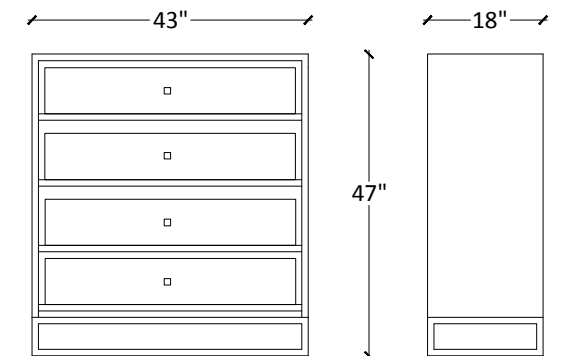

Specifications

Dimension: **L36*W16*H93**
Pack: **1**
Weight: **350 lbs**
Assembly required: **Yes**

Container

Origin: **Vietnam**
CBM: **1.15**
20 FT Container: **27**
40 FT Container: **52**
40 HC Container: **57**

CBM's are approximate / Loads can vary +/- 10%

Specifications

Dimension: **L54*W18*H32**
Pack: **1**
Weight: **226 lbs**
Assembly required: **No**

Container

Origin: **Vietnam**
CBM: **0.69**
20 FT Container: **46**
40 FT Container: **86**
40 HC Container: **95**

CBM's are approximate / Loads can vary +/- 10%

Specifications

Dimension: **L24*W18*H24**
Pack: **1**
Weight: **44 lbs**
Assembly required: **No**

Container

Origin: **Vietnam**
CBM: **0.25**
20 FT Container: **132**
40 FT Container: **248**
40 HC Container: **273**

CBM's are approximate / Loads can vary +/- 10%

Specifications

Dimension: **L43*W18*H47**
Pack: **1**
Weight: **237 lbs**
Assembly required: **No**

Container

Origin: **Vietnam**
CBM: **0.79**
20 FT Container: **40**
40 FT Container: **75**
40 HC Container: **83**

CBM's are approximate / Loads can vary +/- 10%