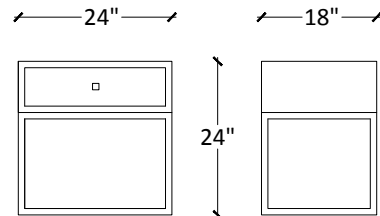

TN1194
Night stand with concrete drawer and black metal base

Specifications

Dimension: **L24*W18*H24**
Pack: **1**
Weight: **44 lbs**
Assembly required: **No**

Container

Origin: **Vietnam**
CBM: **0.25**
20 FT Container: **132**
40 FT Container: **248**
40 HC Container: **273**

CBM's are approximate / Loads can vary +/- 10%