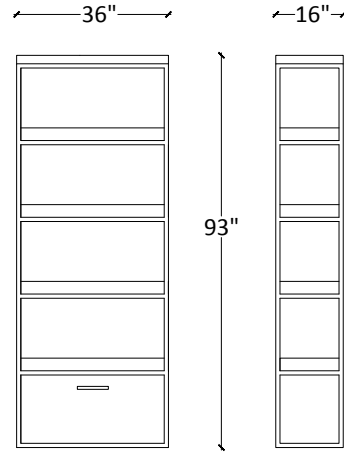

Dimension: L63*W18*H33
Pack: 1
Weight: 240 lbs
Assembly required: No

Container

Origin: Vietnam
CBM: 0.83
20 FT Container: 41
40 FT Container: 77
40 HC Container: 84

CBM's are approximate / Loads can vary +/- 10%

MD1179

Side table with concrete top and black metal leg

Specifications

Dimension: L24*W24*H24
Pack: 1
Weight: 77 lbs
Assembly required: No

Container

Origin: Vietnam
CBM: 0.23
20 FT Container: 106
40 FT Container: 200
40 HC Container: 220

CBM's are approximate / Loads can vary +/- 10%

BI1199
Bookcase with concrete shelves and black metal door

Specifications

Dimension: **L36*W16*H93**
Pack: **1**
Weight: **350 lbs**
Assembly required: **Yes**

Specifications

Dimension: **L54*W18*H32**
Pack: **1**
Weight: **226 lbs**
Assembly required: **No**

Container

Origin: **Vietnam**
CBM: **0.69**
20 FT Container: **46**
40 FT Container: **86**
40 HC Container: **95**