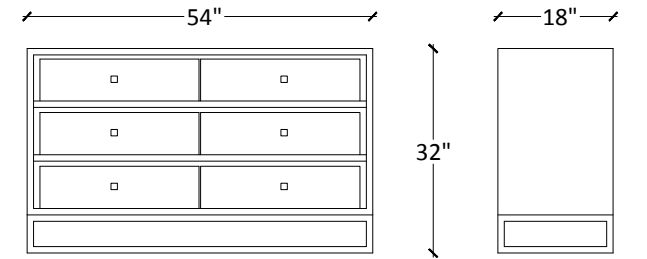

TN1194
Night stand with concrete drawer and black metal base

Specifications

Dimension: **L24*W18*H24**
Pack: **1**
Weight: **44 lbs**
Assembly required: **No**

Container

Origin: **Vietnam**
CBM: **0.25**
20 FT Container: **132**
40 FT Container: **248**
40 HC Container: **273**

CBM's are approximate / Loads can vary +/- 10%