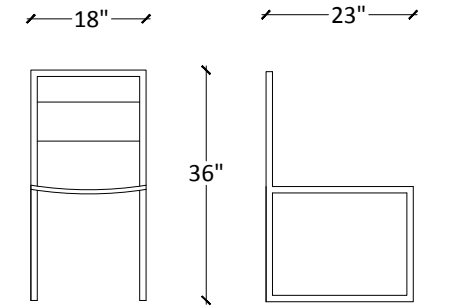

CH2030
Dining Chair in black metal

Specifications
Dimension: **L18*W23*H36**
Pack: **2 / box**
Weight: **44 lbs**
Assembly required: **No**

Container
Origin: Vietnam
CBM: **0.25**
20 FT Container: **96**
40 FT Container: **180**
40 HC Container: **198**

CBM's are approximate / Loads can vary +/- 10%