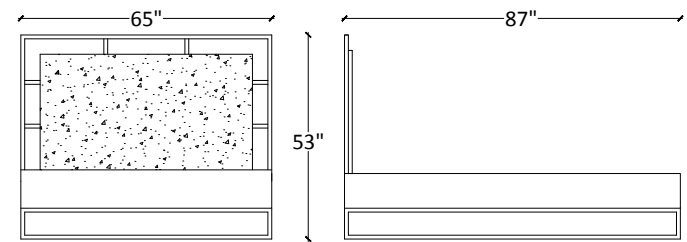

LI1093Q
Queen size bed with concrete headboard and black metal frame

Specifications
Dimension: **L65*W87*H53**
Pack: **2**
Weight: **96 lbs**
Assembly required: **Yes**

Container
Origin: Vietnam
CBM: **0.66**
20 FT Container: **48**
40 FT Container: **90**
40 HC Container: **99**

CBM's are approximate / Loads can vary +/- 10%