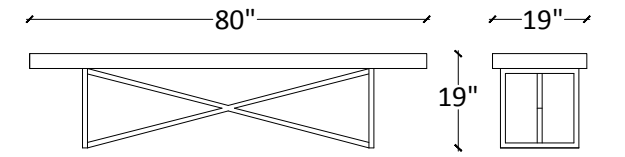

Container

Origin: Vietnam
CBM: 0.32
20 FT Container: 106
40 FT Container: 200
40 HC Container: 220

CBM's are approximate / Loads can vary +/- 10%