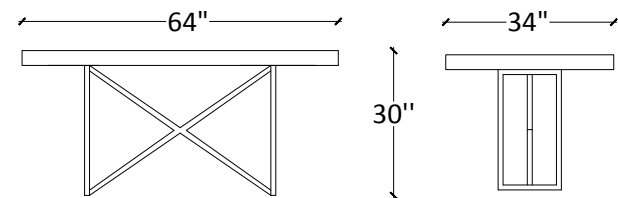

807521006821