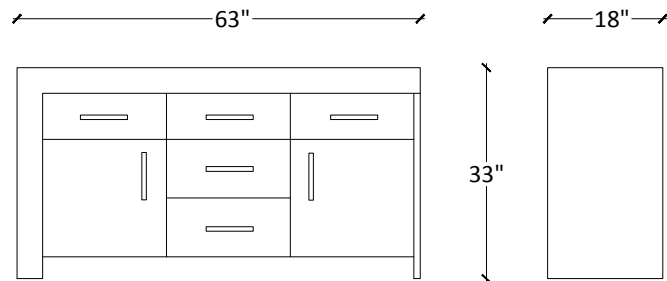

BU1284

Buffet with concrete top and black metal doors

Specifications

Dimension: L63*W18*H33
Pack: 1
Weight: 240 lbs
Assembly required: No

Container

Origin: Vietnam
CBM: 0.83
20 FT Container: 41
40 FT Container: 77
40 HC Container: 84

CBM's are approximate / Loads can vary +/- 10%