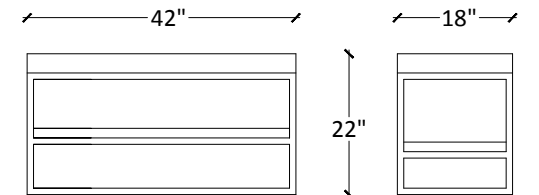

Specifications

Dimension: L64*W34*H30
Pack: 1
Weight: 150 lbs
Assembly required: Yes

Container

Origin: Vietnam
CBM: 0.43
20 FT Container: 74
40 FT Container: 139
40 HC Container: 153

CBM's are approximate / Loads can vary +/- 10%

807521006708

BA1135S

Small Bench with concrete top and black metal base

Specifications

Dimension: L60*W16*H19
Pack: 1
Weight: 92 lbs
Assembly required: Yes

Container

Origin: Vietnam
CBM: 0.21
20 FT Container: 163
40 FT Container: 305
40 HC Container: 336

CBM's are approximate / Loads can vary +/- 10%

TC1266

Coffee table with concrete top and black metal leg

Specifications

Dimension: L42*W24*H15
Pack: 1
Weight: 100 lbs
Assembly required: No

Container

Origin: Vietnam
CBM: 0.36
20 FT Container: 96
40 FT Container: 181
40 HC Container: 199

CBM's are approximate / Loads can vary +/- 10%

MV1112

Media unit with concrete top and sheft with black metal legs

Specifications

Dimension: L42*W24*H15
Pack: 1
Weight: 132 lbs
Assembly required: Yes

Container