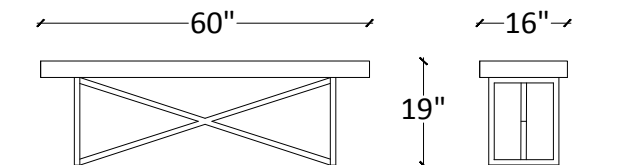

Specifications

Dimension: L64*W34*H30
Pack: 1
Weight: 150 lbs
Assembly required: Yes

Container

Origin: Vietnam
CBM: 0.43
20 FT Container: 74
40 FT Container: 139
40 HC Container: 153

CBM's are approximate / Loads can vary +/- 10%

807521006708

BA1135S

Small Bench with concrete top and black metal base

Specifications

Dimension: L60*W16*H19
Pack: 1
Weight: 92 lbs
Assembly required: Yes

Container

Origin: Vietnam
CBM: 0.21
20 FT Container: 163
40 FT Container: 305
40 HC Container: 336

CBM's are approximate / Loads can vary +/- 10%

TC1266

Coffee table with concrete top and black metal leg

Specifications

Dimension: L42*W24*H15
Pack: 1
Weight: 100 lbs
Assembly required: No

Container

Origin: Vietnam
CBM: 0.36
20 FT Container: 96
40 FT Container: 181
40 HC Container: 199