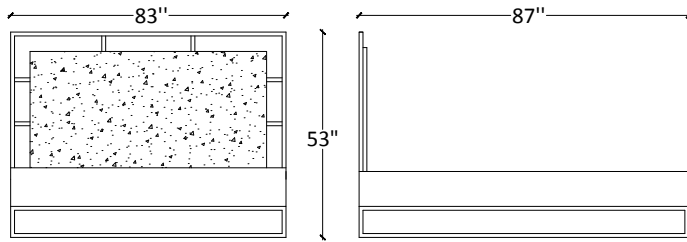

LI1093K
King size bed with concrete headboard and black metal frame

Specifications
Dimension: **L83*W87*H53**
Pack: **2**
Weight: **118 lbs**
Assembly required: **Yes**

Container
Origin: Vietnam
CBM: **0.83**
20 FT Container: **49**
40 FT Container: **93**
40 HC Container: **102**

CBM's are approximate / Loads can vary +/- 10%