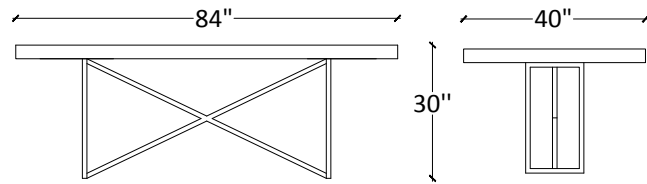

807521006814

TD1261L

Large Dining Table with concrete top and black metal base

Specifications

Dimension: L84*W40*H30
Pack: 1
Weight: 240 lbs
Assembly required: Yes

Container

Origin: Vietnam
CBM: 0.65
20 FT Container: 59
40 FT Container: 111
40 HC Container: 122

CBM's are approximate / Loads can vary +/- 10%

807521006892

BA1135L

Large Bench with concrete top and black metal base

Specifications

Dimension: L80*W19*H19
Pack: 1
Weight: 132 lbs
Assembly required: Yes

Container

Specifications

Dimension: L64*W34*H30
Pack: 1
Weight: 150 lbs
Assembly required: Yes

Container

Origin: Vietnam
CBM: 0.43
20 FT Container: 74
40 FT Container: 139
40 HC Container: 153

CBM's are approximate / Loads can vary +/- 10%

807521006708

BA1135S

Small Bench with concrete top and black metal base

Specifications

Dimension: L60*W16*H19
Pack: 1
Weight: 92 lbs
Assembly required: Yes

Container

Origin: Vietnam
CBM: 0.21
20 FT Container: 163
40 FT Container: 305
40 HC Container: 336