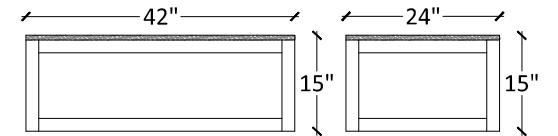

MD1174
Slate collection,side table.

Specifications

Dimension: L24*W24*H24
Pack: 2 Boxes
Weight: 77 lbs
Assembly required: No

Container

Origin: India
CBM: 0.38
20 FT Container: 123
40 FT Container: 246
40 HC Container: 253

CBM's are approximate / Loads can vary +/- 10%

TC1258
Slate collection,coffee table.

Specifications

Dimension: L42*W24*H15
Pack: 1
Weight: 107 lbs
Assembly required: No

Container

Origin: India
CBM: 0.42
20 FT Container: 640
40 FT Container: 1280
40 HC Container: 1320

CBM's are approximate / Loads can vary +/- 10%

BI1197
Slate collection,bookcase.

Specifications

Dimension: L35*W14*H71
Pack: 1
Weight: 161 lbs
Assembly required: Yes

Container

Origin: India
CBM: 0.78
20 FT Container: 266
40 FT Container: 533
40 HC Container: 575

CBM's are approximate / Loads can vary +/- 10%

TD1254
Slate collection,dining table.

Specifications

Dimension: L75*W35*H30
Pack: 2 Boxes
Weight: 342 lbs
Assembly required: Yes

Container

Origin: India
CBM: 0.38
20 FT Container: 320
40 FT Container: 640
40 HC Container: 660