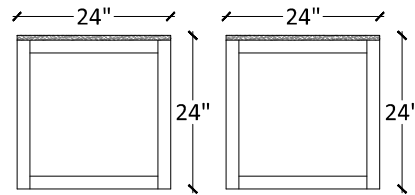

MD1174
Slate collection,side table.

Specifications

Dimension: L24*W24*H24
Pack: 2 Boxes
Weight: 77 lbs
Assembly required: No

Container

Origin: India
CBM: 0.38
20 FT Container: 123
40 FT Container: 246
40 HC Container: 253

CBM's are approximate / Loads can vary +/- 10%

TC1258
Slate collection,coffee table.

Specifications

Dimension: L42*W24*H15
Pack: 1
Weight: 107 lbs
Assembly required: No

Container

Origin: India
CBM: 0.42
20 FT Container: 640
40 FT Container: 1280
40 HC Container: 1320

CBM's are approximate / Loads can vary +/- 10%

BI1197
Slate collection,bookcase.

Specifications

Dimension: L35*W14*H71
Pack: 1
Weight: 161 lbs
Assembly required: Yes

Container

Origin: India
CBM: 0.78
20 FT Container: 266
40 FT Container: 533
40 HC Container: 575

CBM's are approximate / Loads can vary +/- 10%

TD1254
Slate collection,dining table.

Specifications

Dimension: L75*W35*H30
Pack: 2 Boxes
Weight: 342 lbs
Assembly required: Yes

Container

Origin: India
CBM: 0.38
20 FT Container: 320
40 FT Container: 640
40 HC Container: 660