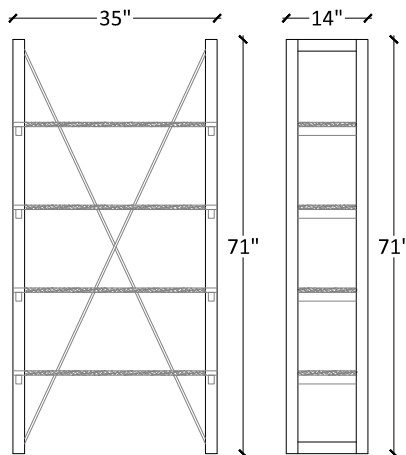

MD1174
Slate collection,side table.

Specifications

Dimension: L24*W24*H24
Pack: 2 Boxes
Weight: 77 lbs
Assembly required: No

Container

Origin: India
CBM: 0.38
20 FT Container: 123
40 FT Container: 246
40 HC Container: 253

CBM's are approximate / Loads can vary +/- 10%

TC1258
Slate collection,coffee table.

Specifications

Dimension: L42*W24*H15
Pack: 1
Weight: 107 lbs
Assembly required: No

Container

Origin: India
CBM: 0.42
20 FT Container: 640
40 FT Container: 1280
40 HC Container: 1320

CBM's are approximate / Loads can vary +/- 10%

BI1197
Slate collection,bookcase.

Specifications

Dimension: L35*W14*H71
Pack: 1
Weight: 161 lbs
Assembly required: Yes

Container

Origin: India
CBM: 0.78
20 FT Container: 266
40 FT Container: 533
40 HC Container: 575

CBM's are approximate / Loads can vary +/- 10%

TD1254
Slate collection,dining table.

Specifications

Dimension: L75*W35*H30
Pack: 2 Boxes
Weight: 342 lbs
Assembly required: Yes

Container

Origin: India
CBM: 0.38
20 FT Container: 320
40 FT Container: 640
40 HC Container: 660