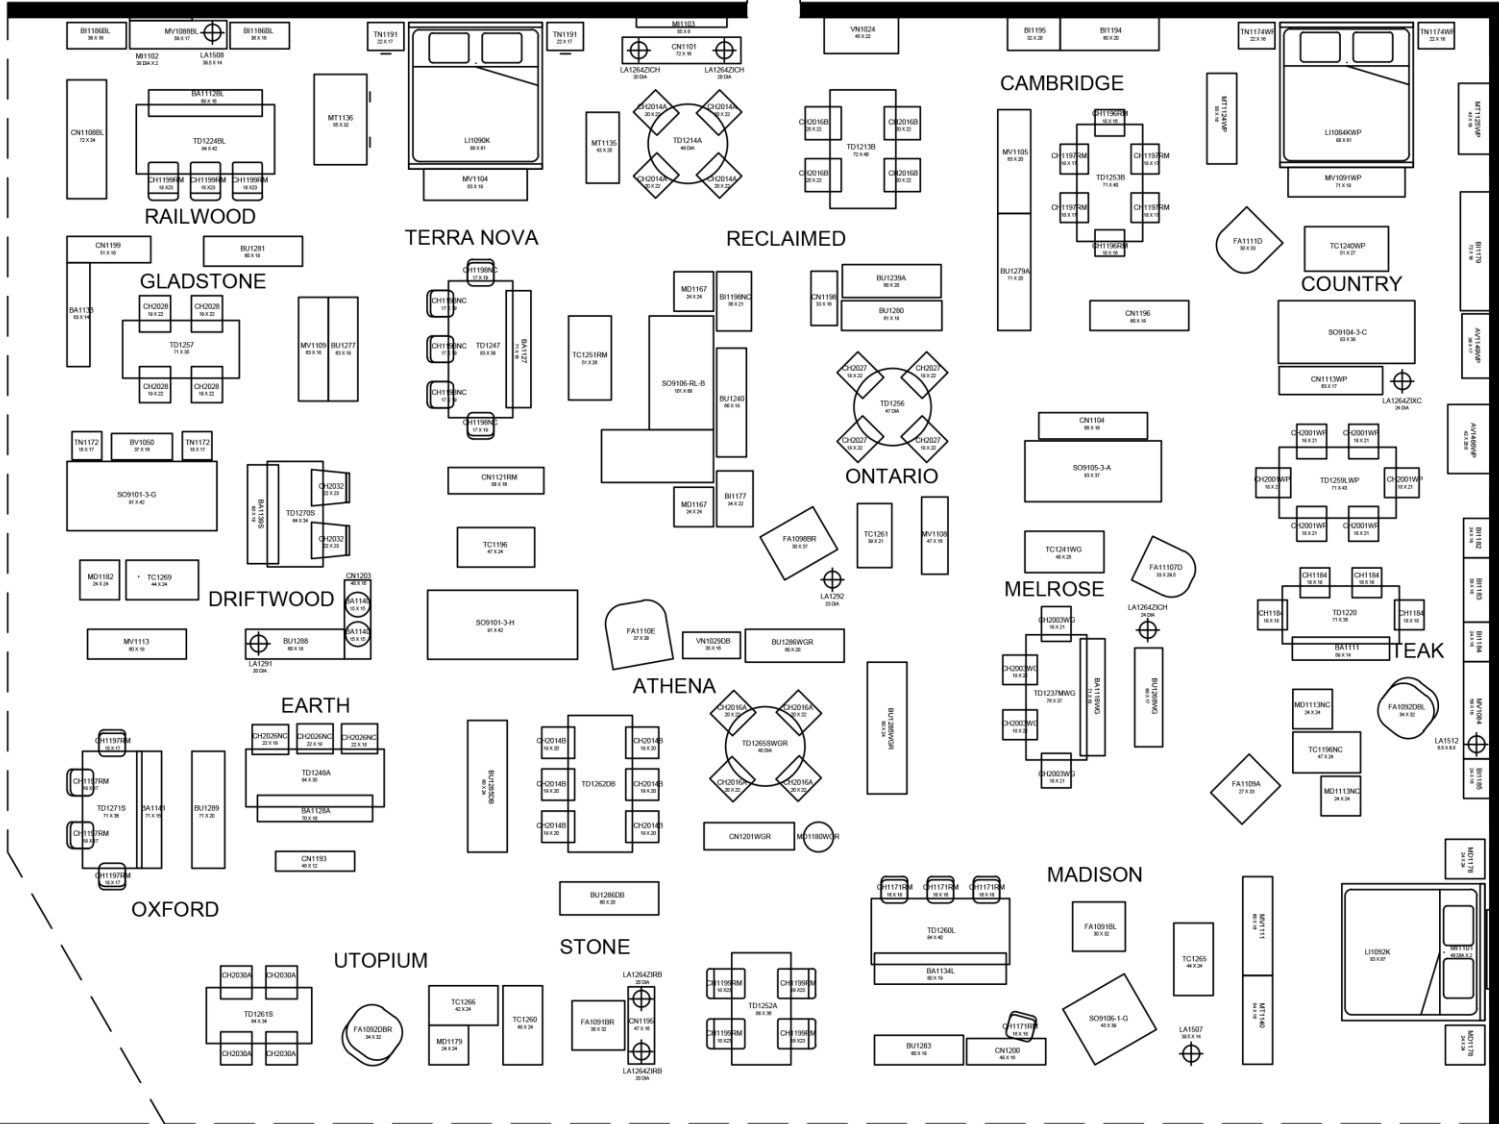

Container pricing offered on opening Gallery orders!

Back Drops

As part of the CDI Gallery design, one wall serves as an accent which ties the concept together. Depending on the selection of furniture and the aesthetic of the store in which it is built, CDI offers a choice of barn wood or concrete wall.

BARNWOOD

CONCRETE

BLACK FLOORS

75'

56'

HOME FURNITURE 4000 SQ. FT. GALLERY

CDI FURNITURE

CDI FURNITURE