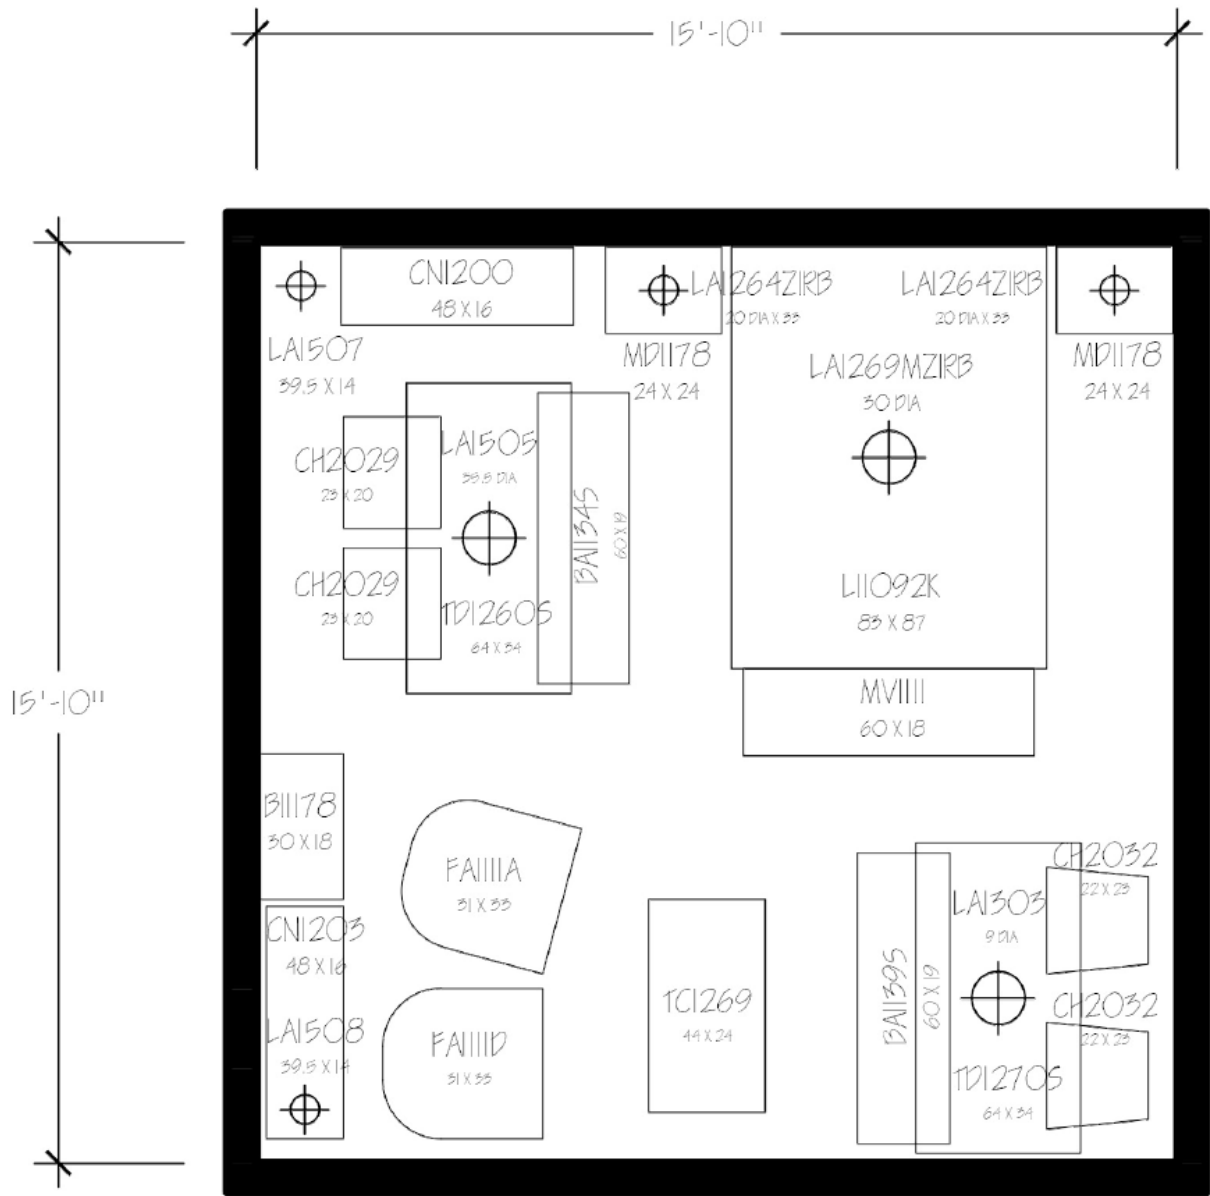

# *Back Drops*

As part of the CDI Gallery design, one wall serves as an accent which ties the concept together. Depending on the selection of furniture and the aesthetic of the store in which it is built, CDI offers a choice of barn wood or concrete wall.

BARNWOOD

CONCRETE

BLACK FLOORS

HOME FURNITURE 250 SQ. FT. GALLERY

CDI FURNITURE