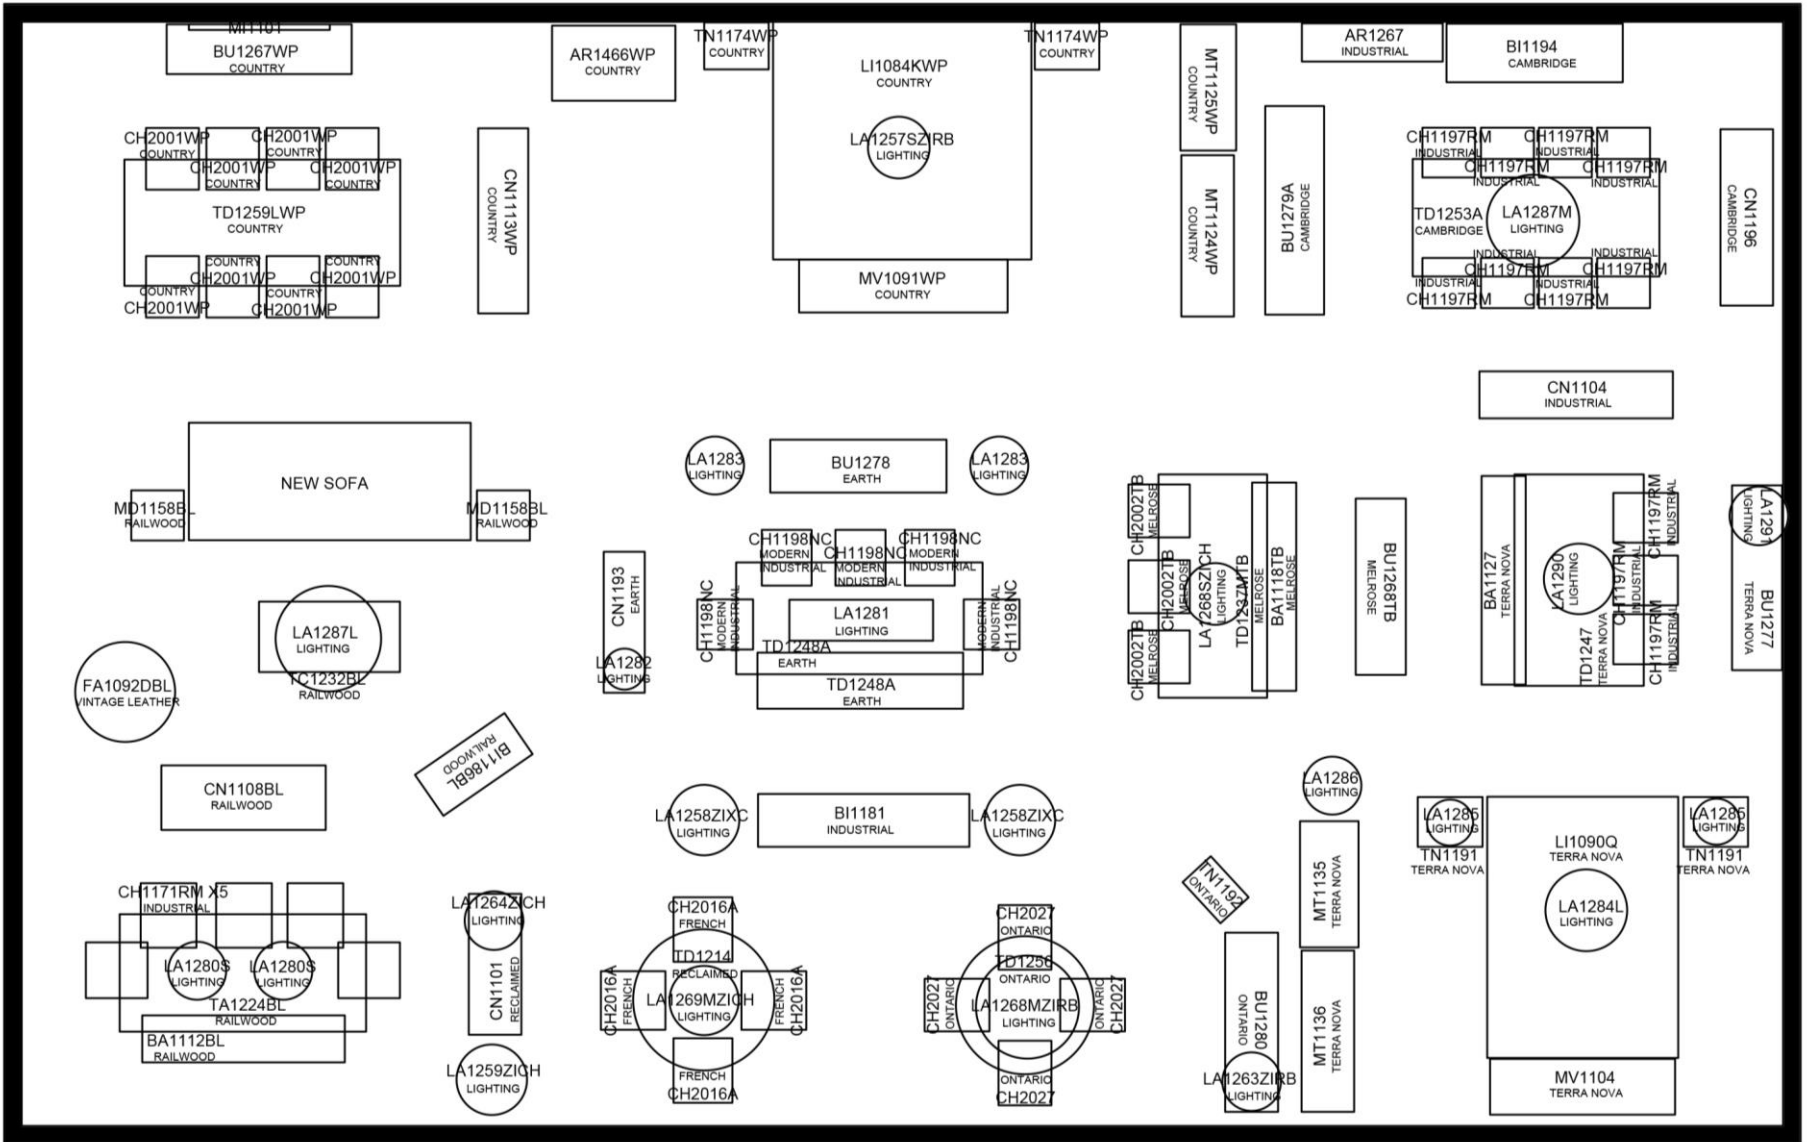

BLACK FLOORS

HOME FURNITURE 1500 SQ. FT. GALLERY