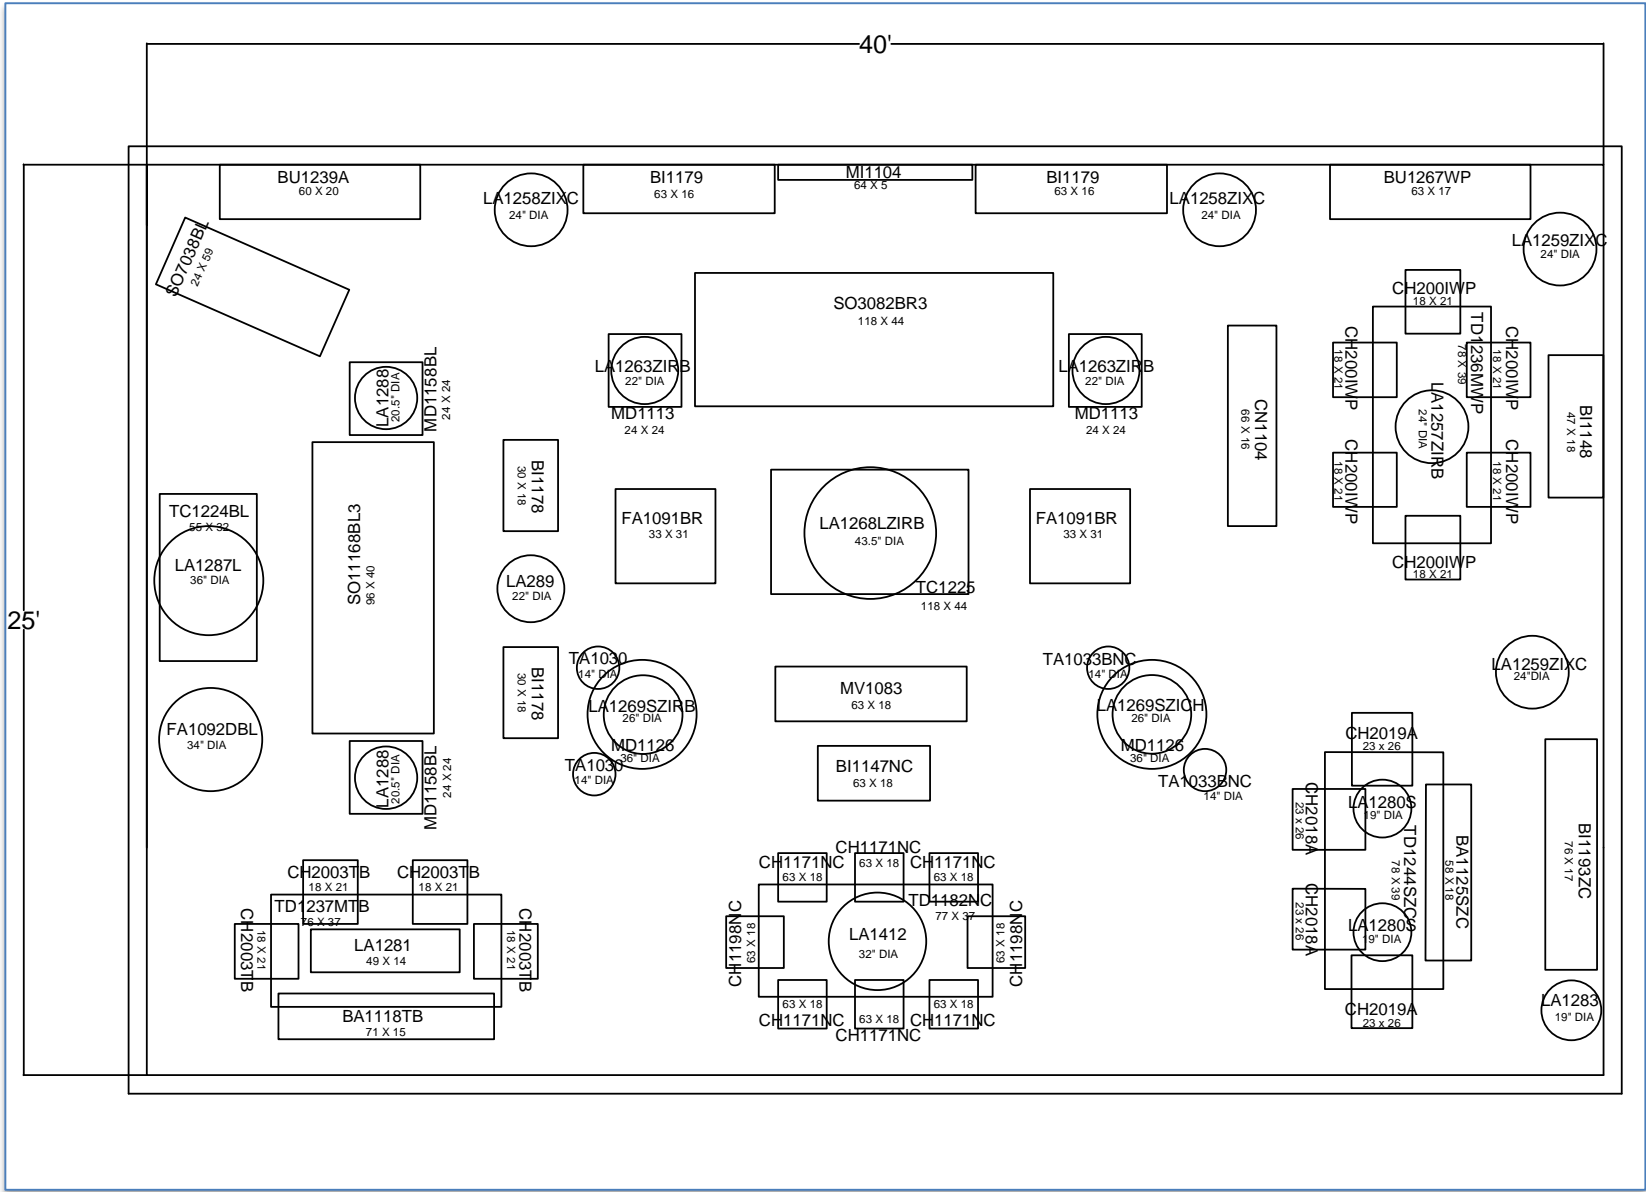

BLACK FLOORS

HOME FURNITURE 1000 SQ. FT. GALLERY