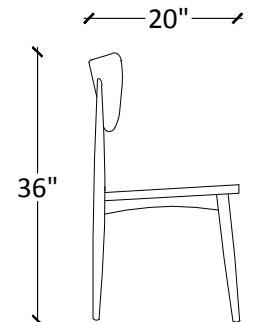

Container

Origin: **Vietnam**
CBM: **0.23**
20 FT Container: **178**
40 FT Container: **333**
40 HC Container: **367**

CBM's are approximate / Loads can vary +/- 10%

Li1092Q

Queen Bed with wood and metal headboard with metal frame

Specifications

Dimension: **L65*W87*H53**
Pack: **2**
Weight: **213 lbs**
Assembly required: **Yes**

Container

Origin: **Vietnam**
CBM: **0.57**
20 FT Container: **180**
40 FT Container: **240**
40 HC Container: **320**