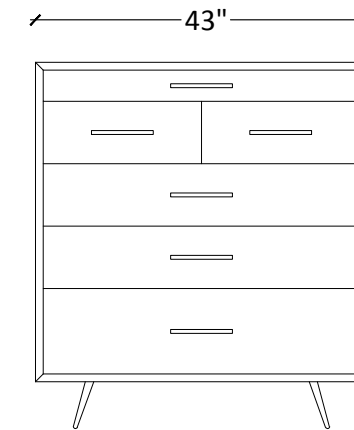

MT1141
Dresser with 6 wood drawers and metal frame

Specifications

Dimension: L43*W18*H47
Pack: 1
Weight: 194 lbs
Assembly required: Yes

Container

Origin: Vietnam
CBM: 0.67
20 FT Container: 50
40 FT Container: 98
40 HC Container: 105

CBM's are approximate / Loads can vary +/- 10%

MT1140
Dresser with 7 wood drawers and metal frame

Specifications

Dimension: L54*W18*H32
Pack: 1
Weight: 167 lbs
Assembly required: Yes

Container

Origin: Vietnam
CBM: 0.56
20 FT Container: 54
40 FT Container: 102
40 HC Container: 112