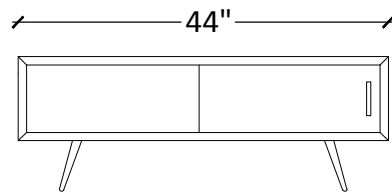

CBM's are approximate / Loads can vary +/- 10%

BA1134L
Large Bench with wood top and metal frame

Specifications
Dimension: L80*W19*H18
Pack: 1
Weight: 55 lbs
Assembly required: Yes

Container
Origin: Vietnam
CBM: 0.15
20 FT Container: 188
40 FT Container: 353
40 HC Container: 388

CBM's are approximate / Loads can vary +/- 10%

BA1134S
Large Bench with wood top and metal frame

Specifications
Dimension: L60*W19*H18
Pack: 1
Weight: 43 lbs
Assembly required: Yes

Container
Origin: Vietnam
CBM: 0.11
20 FT Container: 188
40 FT Container: 353
40 HC Container: 388

CBM's are approximate / Loads can vary +/- 10%

16"

TC1265
Coffee Table with wood door and metal frame

Specifications
Dimension: L44*W24*H16
Pack: 1
Weight: 68 lbs
Assembly required: Yes

Container

Origin: Vietnam
CBM: 0.26
20 FT Container: 100
40 FT Container: 190
40 HC Container: 110

CBM's are approximate / Loads can vary +/- 10%

24"

24"

24"

MD1178
Side Table in wood with metal frame

Specifications
Dimension: L24*W24*H24
Pack: 1
Weight: 46 lbs
Assembly required: Yes

Container

Origin: Vietnam
CBM: 0.25
20 FT Container: 100
40 FT Container: 190
40 HC Container: 110