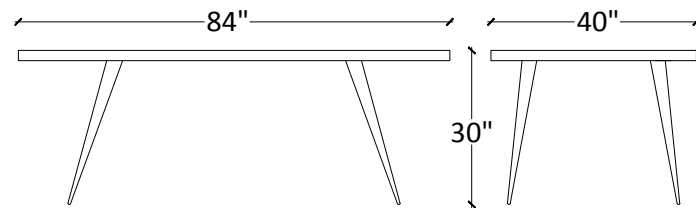

MADISON

— CDI FURNITURE —

TD1260L
Large Dining Table with wood top and metal frame

Specifications
Dimension: L84*W40*H30
Pack: 1
Weight: 102 lbs
Assembly required: Yes

Container
Origin: Vietnam
CBM: 0.31
20 FT Container: 160
40 FT Container: 300
40 HC Container: 330

CBM's are approximate / Loads can vary +/- 10%

TD1260S
Small Dining Table with wood top and metal frame

Specifications
Dimension: L64*W34*H30
Pack: 1
Weight: 74 lbs
Assembly required: Yes

Container
Origin: Vietnam
CBM: 0.20
20 FT Container: 188
40 FT Container: 353
40 HC Container: 388

CBM's are approximate / Loads can vary +/- 10%

BA1134L
Large Bench with wood top and metal frame

Specifications
Dimension: L80*W19*H18
Pack: 1
Weight: 55 lbs
Assembly required: Yes

Container
Origin: Vietnam
CBM: 0.15
20 FT Container: 188
40 FT Container: 353
40 HC Container: 388

CBM's are approximate / Loads can vary +/- 10%

BA1134S
Large Bench with wood top and metal frame

Specifications
Dimension: L60*W19*H18
Pack: 1
Weight: 43 lbs
Assembly required: Yes

Container
Origin: Vietnam
CBM: 0.11
20 FT Container: 188
40 FT Container: 353
40 HC Container: 388