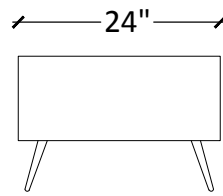

CBM's are approximate / Loads can vary +/- 10%

BA1134L
Large Bench with wood top and metal frame

Specifications
Dimension: L80*W19*H18
Pack: 1
Weight: 55 lbs
Assembly required: Yes

Container
Origin: Vietnam
CBM: 0.15
20 FT Container: 188
40 FT Container: 353
40 HC Container: 388

CBM's are approximate / Loads can vary +/- 10%

BA1134S
Large Bench with wood top and metal frame

Specifications
Dimension: L60*W19*H18
Pack: 1
Weight: 43 lbs
Assembly required: Yes

Container
Origin: Vietnam
CBM: 0.11
20 FT Container: 188
40 FT Container: 353
40 HC Container: 388

CBM's are approximate / Loads can vary +/- 10%

16"

TC1265
Coffee Table with wood door and metal frame

Specifications
Dimension: L44*W24*H16
Pack: 1
Weight: 68 lbs
Assembly required: Yes

Container

Origin: Vietnam
CBM: 0.26
20 FT Container: 100
40 FT Container: 190
40 HC Container: 110

CBM's are approximate / Loads can vary +/- 10%

24"

24"

24"

MD1178
Side Table in wood with metal frame

Specifications
Dimension: L24*W24*H24
Pack: 1
Weight: 46 lbs
Assembly required: Yes

Container

Origin: Vietnam
CBM: 0.25
20 FT Container: 100
40 FT Container: 190
40 HC Container: 110