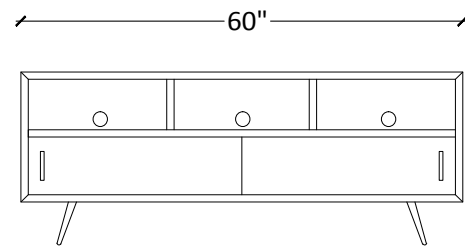

Specifications

Dimension: L60*W18*H24
Pack: 1
Weight: 113 lbs
Assembly required: Yes

Container

Origin: Vietnam
CBM: 0.46
20 FT Container: 160
40 FT Container: 300
40 HC Container: 330

CBM's are approximate / Loads can vary +/- 10%