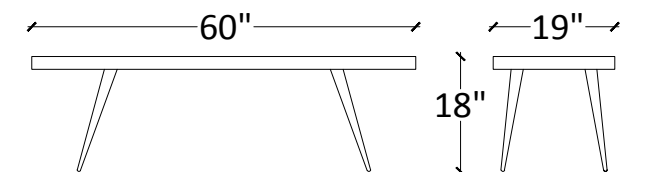

CBM's are approximate / Loads can vary +/- 10%

TD1260S
Small Dining Table with wood top and metal frame

Specifications
Dimension: L64*W34*H30
Pack: 1
Weight: 74 lbs
Assembly required: Yes

Container
Origin: Vietnam
CBM: 0.20
20 FT Container: 188
40 FT Container: 353
40 HC Container: 388

CBM's are approximate / Loads can vary +/- 10%

BA1134L
Large Bench with wood top and metal frame

Specifications
Dimension: L80*W19*H18
Pack: 1
Weight: 55 lbs
Assembly required: Yes

Container
Origin: Vietnam
CBM: 0.15
20 FT Container: 188
40 FT Container: 353
40 HC Container: 388

CBM's are approximate / Loads can vary +/- 10%

BA1134S
Large Bench with wood top and metal frame

Specifications
Dimension: L60*W19*H18
Pack: 1
Weight: 43 lbs
Assembly required: Yes

Container
Origin: Vietnam
CBM: 0.11
20 FT Container: 188
40 FT Container: 353
40 HC Container: 388

CBM's are approximate / Loads can vary +/- 10%

24"

24"

24"

MD1178
Side Table in wood with metal frame

Specifications
Dimension: L24*W24*H24
Pack: 1
Weight: 46 lbs
Assembly required: Yes

Container

Origin: Vietnam
CBM: 0.25
20 FT Container: 100
40 FT Container: 190
40 HC Container: 110