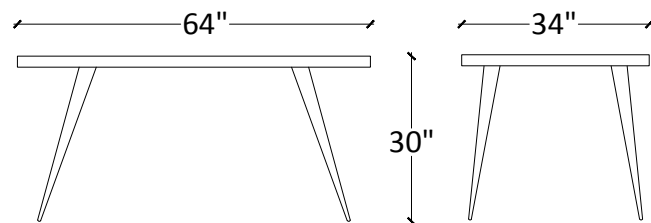

MADISON

— CDI FURNITURE —

TD1260L
Large Dining Table with wood top and metal frame

Specifications
Dimension: L84*W40*H30
Pack: 1
Weight: 102 lbs
Assembly required: Yes

Container
Origin: Vietnam
CBM: 0.31
20 FT Container: 160
40 FT Container: 300
40 HC Container: 330

CBM's are approximate / Loads can vary +/- 10%

TD1260S
Small Dining Table with wood top and metal frame

Specifications
Dimension: L64*W34*H30
Pack: 1
Weight: 74 lbs
Assembly required: Yes

Container
Origin: Vietnam
CBM: 0.20
20 FT Container: 188
40 FT Container: 353
40 HC Container: 388

CBM's are approximate / Loads can vary +/- 10%

BA1134L
Large Bench with wood top and metal frame

Specifications
Dimension: L80*W19*H18
Pack: 1
Weight: 55 lbs
Assembly required: Yes

Container
Origin: Vietnam
CBM: 0.15
20 FT Container: 188
40 FT Container: 353
40 HC Container: 388

CBM's are approximate / Loads can vary +/- 10%

BA1134S
Large Bench with wood top and metal frame

Specifications
Dimension: L60*W19*H18
Pack: 1
Weight: 43 lbs
Assembly required: Yes

Container
Origin: Vietnam
CBM: 0.11
20 FT Container: 188
40 FT Container: 353
40 HC Container: 388