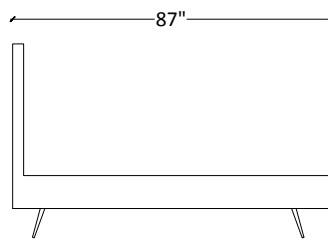

CBM's are approximate / Loads can vary +/- 10%

MT1140
Dresser with 7 wood drawers and metal frame

Specifications

Dimension: L54*W18*H32
Pack: 1
Weight: 167 lbs
Assembly required: Yes

Container

Origin: Vietnam
CBM: 0.56
20 FT Container: 54
40 FT Container: 102
40 HC Container: 112

CBM's are approximate / Loads can vary +/- 10%

TN1193
Side Unit with wood drawers

Specifications

Dimension: L24*W18*H24
Pack: 1
Weight: 64 lbs
Assembly required: Yes

Container

Origin: Vietnam
CBM: 0.19
20 FT Container: 188
40 FT Container: 353
40 HC Container: 388

CBM's are approximate / Loads can vary +/- 10%

Li1092K

King Bed with wood and metal headboard with metal frame

Specifications

Dimension: **L83*W87*H53**
Pack: **2**
Weight: **251 lbs**
Assembly required: **Yes**

Specifications

Dimension: **L23*W20*H36**
Pack: **2 per Box**
Weight: **46 lbs**
Assembly required: **Yes**

Container

Origin: **Vietnam**
CBM: **0.23**
20 FT Container: **178**
40 FT Container: **333**
40 HC Container: **367**