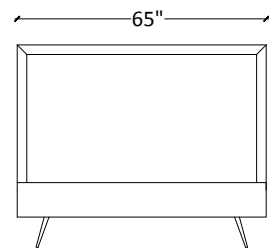

Container

Origin: **Vietnam**
CBM: **0.23**
20 FT Container: **178**
40 FT Container: **333**
40 HC Container: **367**

CBM's are approximate / Loads can vary +/- 10%

Li1092Q

Queen Bed with wood and metal headboard with metal frame

Specifications

Dimension: **L65*W87*H53**
Pack: **2**
Weight: **213 lbs**
Assembly required: **Yes**

Container

Origin: **Vietnam**
CBM: **0.57**
20 FT Container: **180**
40 FT Container: **240**
40 HC Container: **320**