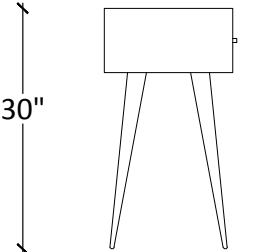

CBM's are approximate / Loads can vary +/- 10%

BA1134S
Large Bench with wood top and metal frame

Specifications
Dimension: L60*W19*H18
Pack: 1
Weight: 43 lbs
Assembly required: Yes

Container
Origin: Vietnam
CBM: 0.11
20 FT Container: 188
40 FT Container: 353
40 HC Container: 388

CBM's are approximate / Loads can vary +/- 10%

16"

TC1265
Coffee Table with wood door and metal frame

Specifications
Dimension: L44*W24*H16
Pack: 1
Weight: 68 lbs
Assembly required: Yes

Container

Origin: Vietnam
CBM: 0.26
20 FT Container: 100
40 FT Container: 190
40 HC Container: 110

CBM's are approximate / Loads can vary +/- 10%

48"

16"

30"

CN1200
Console with wood drawer and metal frame

Specifications
Dimension: L48*W16*H30
Pack: 1
Weight: 34 lbs
Assembly required: Yes

Container

Origin: Vietnam
CBM: 0.62
20 FT Container: 44
40 FT Container: 82
40 HC Container: 90

CBM's are approximate / Loads can vary +/- 10%

24"

24"

24"

MD1178
Side Table in wood with metal frame

Specifications
Dimension: L24*W24*H24
Pack: 1
Weight: 46 lbs
Assembly required: Yes

Container

Origin: Vietnam
CBM: 0.25
20 FT Container: 100
40 FT Container: 190
40 HC Container: 110