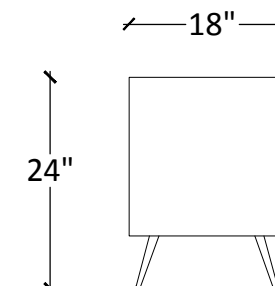

MT1141
Dresser with 6 wood drawers and metal frame

Specifications

Dimension: L43*W18*H47
Pack: 1
Weight: 194 lbs
Assembly required: Yes

Container

Origin: Vietnam
CBM: 0.67
20 FT Container: 50
40 FT Container: 98
40 HC Container: 105

CBM's are approximate / Loads can vary +/- 10%

MT1140
Dresser with 7 wood drawers and metal frame

Specifications

Dimension: L54*W18*H32
Pack: 1
Weight: 167 lbs
Assembly required: Yes

Container

Origin: Vietnam
CBM: 0.56
20 FT Container: 54
40 FT Container: 102
40 HC Container: 112

CBM's are approximate / Loads can vary +/- 10%

TN1193
Side Unit with wood drawers

Specifications

Dimension: L24*W18*H24
Pack: 1
Weight: 64 lbs
Assembly required: Yes

Container

Origin: Vietnam
CBM: 0.19
20 FT Container: 188
40 FT Container: 353
40 HC Container: 388

CBM's are approximate / Loads can vary +/- 10%

Li1092K

King Bed with wood and metal headboard with metal frame

Specifications

Dimension: **L83*W87*H53**
Pack: **2**
Weight: **251 lbs**
Assembly required: **Yes**