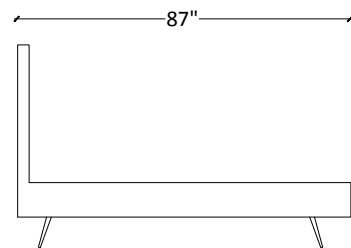

Container

Origin: **Vietnam**
CBM: **0.23**
20 FT Container: **178**
40 FT Container: **333**
40 HC Container: **367**

CBM's are approximate / Loads can vary +/- 10%

Li1092Q

Queen Bed with wood and metal headboard with metal frame

Specifications

Dimension: **L65*W87*H53**
Pack: **2**
Weight: **213 lbs**
Assembly required: **Yes**

Container

Origin: **Vietnam**
CBM: **0.57**
20 FT Container: **180**
40 FT Container: **240**
40 HC Container: **320**