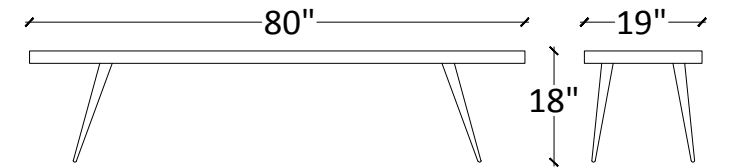

MADISON

— CDI FURNITURE —

TD1260L
Large Dining Table with wood top and metal frame

Specifications
Dimension: L84*W40*H30
Pack: 1
Weight: 102 lbs
Assembly required: Yes

Container
Origin: Vietnam
CBM: 0.31
20 FT Container: 160
40 FT Container: 300
40 HC Container: 330

CBM's are approximate / Loads can vary +/- 10%

TD1260S
Small Dining Table with wood top and metal frame

Specifications
Dimension: L64*W34*H30
Pack: 1
Weight: 74 lbs
Assembly required: Yes

Container
Origin: Vietnam
CBM: 0.20
20 FT Container: 188
40 FT Container: 353
40 HC Container: 388

CBM's are approximate / Loads can vary +/- 10%

BA1134L
Large Bench with wood top and metal frame

Specifications
Dimension: L80*W19*H18
Pack: 1
Weight: 55 lbs
Assembly required: Yes

Container
Origin: Vietnam
CBM: 0.15
20 FT Container: 188
40 FT Container: 353
40 HC Container: 388

CBM's are approximate / Loads can vary +/- 10%

BA1134S
Large Bench with wood top and metal frame

Specifications
Dimension: L60*W19*H18
Pack: 1
Weight: 43 lbs
Assembly required: Yes

Container
Origin: Vietnam
CBM: 0.11
20 FT Container: 188
40 FT Container: 353
40 HC Container: 388