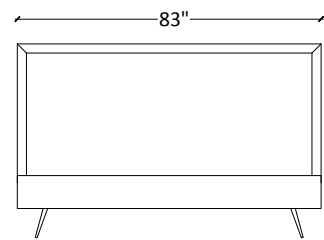

MT1141
Dresser with 6 wood drawers and metal frame

Specifications

Dimension: L43*W18*H47
Pack: 1
Weight: 194 lbs
Assembly required: Yes

Container

Origin: Vietnam
CBM: 0.67
20 FT Container: 50
40 FT Container: 98
40 HC Container: 105

CBM's are approximate / Loads can vary +/- 10%

MT1140
Dresser with 7 wood drawers and metal frame

Specifications

Dimension: L54*W18*H32
Pack: 1
Weight: 167 lbs
Assembly required: Yes

Container

Origin: Vietnam
CBM: 0.56
20 FT Container: 54
40 FT Container: 102
40 HC Container: 112

CBM's are approximate / Loads can vary +/- 10%

TN1193
Side Unit with wood drawers

Specifications

Dimension: L24*W18*H24
Pack: 1
Weight: 64 lbs
Assembly required: Yes

Container

Origin: Vietnam
CBM: 0.19
20 FT Container: 188
40 FT Container: 353
40 HC Container: 388

CBM's are approximate / Loads can vary +/- 10%

Li1092K

King Bed with wood and metal headboard with metal frame

Specifications

Dimension: **L83*W87*H53**
Pack: **2**
Weight: **251 lbs**
Assembly required: **Yes**