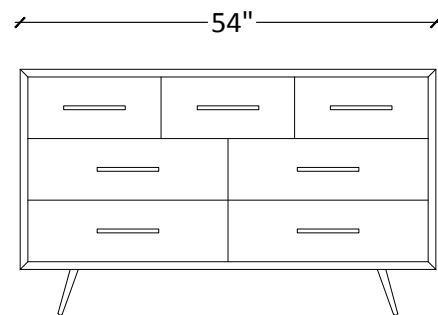

MT1141
Dresser with 6 wood drawers and metal frame

Specifications

Dimension: L43*W18*H47
Pack: 1
Weight: 194 lbs
Assembly required: Yes

Container

Origin: Vietnam
CBM: 0.67
20 FT Container: 50
40 FT Container: 98
40 HC Container: 105

CBM's are approximate / Loads can vary +/- 10%

MT1140
Dresser with 7 wood drawers and metal frame

Specifications

Dimension: L54*W18*H32
Pack: 1
Weight: 167 lbs
Assembly required: Yes

Container

Origin: Vietnam
CBM: 0.56
20 FT Container: 54
40 FT Container: 102
40 HC Container: 112