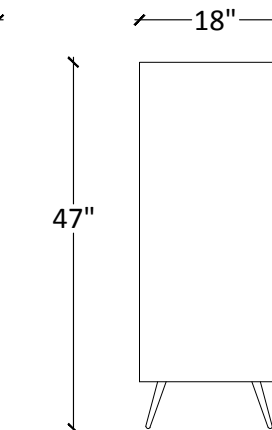

CBM's are approximate / Loads can vary +/- 10%

24"

24"

24"

MD1178
Side Table in wood with metal frame

Specifications
Dimension: L24*W24*H24
Pack: 1
Weight: 46 lbs
Assembly required: Yes

Container

Origin: Vietnam
CBM: 0.25
20 FT Container: 100
40 FT Container: 190
40 HC Container: 110

Dimension: L60*W18*H24
Pack: 1
Weight: 113 lbs
Assembly required: Yes

Container

Origin: Vietnam
CBM: 0.46
20 FT Container: 160
40 FT Container: 300
40 HC Container: 330

CBM's are approximate / Loads can vary +/- 10%

MT1141
Dresser with 6 wood drawers and metal frame

Specifications

Dimension: L43*W18*H47
Pack: 1
Weight: 194 lbs
Assembly required: Yes

Container

Origin: Vietnam
CBM: 0.67
20 FT Container: 50
40 FT Container: 98
40 HC Container: 105

CBM's are approximate / Loads can vary +/- 10%

MT1140
Dresser with 7 wood drawers and metal frame

Specifications

Dimension: L54*W18*H32
Pack: 1
Weight: 167 lbs
Assembly required: Yes

Container

Origin: Vietnam
CBM: 0.56
20 FT Container: 54
40 FT Container: 102
40 HC Container: 112